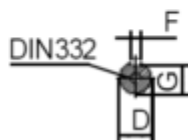

Data Sheet

Article number: 250300075615

Description: Kleedrive T3C 90S-6 0.75KW 900 rpm
3x230/400V 50HZ IP55 B14 Eff=78,9%

Measures

AA = 178	K = Ø10	TBW = 114
AC = Ø176	L = 320	
AD = 231	M = 115	
D = Ø24	N = 95	
E = 50	P = 140	
F = 8	S = 3	
G = 20	TBH = 114	
HD = 141	TBS = 49	