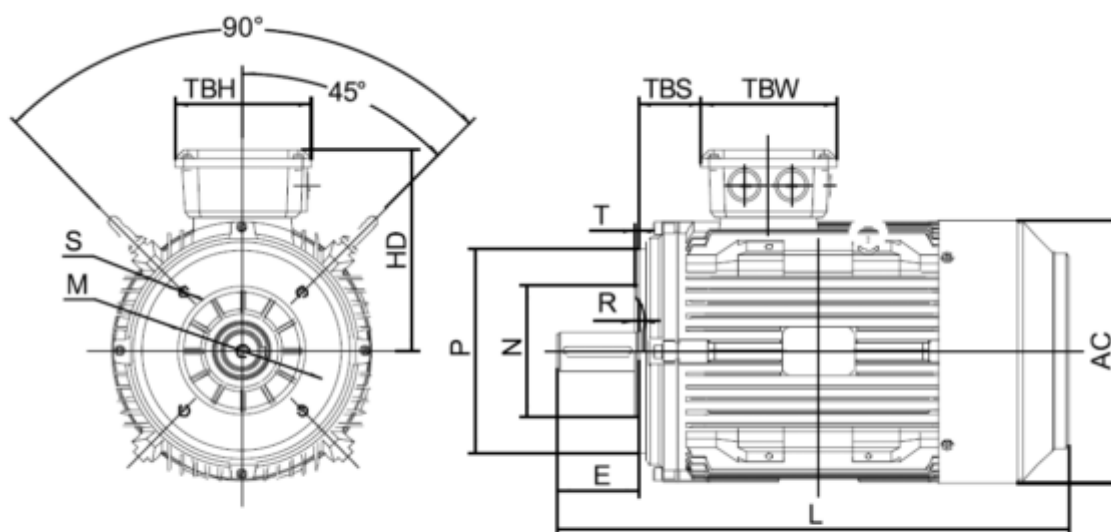

Data Sheet

Article number: 250300075615

Description: Kleedrive T3C 90S-6 0.75KW 900 rpm
3x230/400V 50HZ IP55 B14 Eff=78,9%

Measures

AA = 178	K = Ø10	TBW = 114
AC = Ø176	L = 320	
AD = 231	M = 115	
D = Ø24	N = 95	
E = 50	P = 140	
F = 8	S = 3	
G = 20	TBH = 114	
HD = 141	TBS = 49	